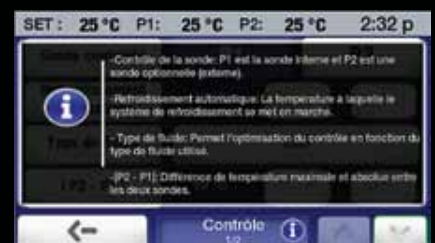

Features:

- Time/temperature programming (ten 100-step programs)
- Intuitive 4.3" (10.9 cm) SmartTouch display
- 6 languages: French, German, Spanish, Chinese, Arabic, English
- Variable-speed pressure/suction pump with external circulation and temperature control capability
- Swivel 180™, LidDock™, DuraTop™
- On-board connectivity: USB-A & B, RS232/485, Ethernet and external temperature probe
- Event scheduling (time & date), real-time clock and temperature trends for up to 10 days
- Selectable "home" screens and on-screen help
- Automatic and/or user-adjustable performance optimization
- 5-point calibration capability
- Complies with DIN 12876-1 Class III safety requirements for use with flammable liquids

Multiple connectivity options give you a variety of ways to log data and control circulator operation.

All screens and menus, including on-line help, can be displayed in any of six different languages: English, French, German, Spanish, Chinese, or Arabic.