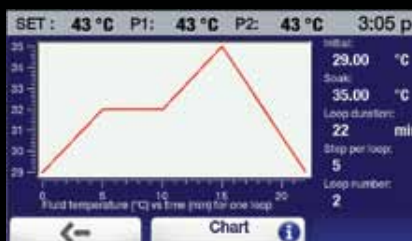

gpm (l/min) gpm (l/min)

120 VAC/60 Hz Models 5.3 (20.1) 3.9 (14.7)

240 VAC/50 Hz Models 4.4 (16.7) 3.2 (12.2)

Features:

- Time/temperature programming (ten 100-step programs)
- Intuitive 4.3" (10.9 cm) SmartTouch display
- 6 languages: French, German, Spanish, Chinese, Arabic, English
- Variable-speed pressure/suction pump with external circulation and temperature control capability
- Swivel 180™, LidDock™, DuraTop™, WhisperCool™, Cool Command™
- On-board connectivity: USB-A & B, RS232/485, Ethernet and external temperature probe
- Event scheduling (time & date), real-time clock and temperature trends for up to 10 days
- Selectable "home" screens and on-screen help
- Automatic and/or user-adjustable performance optimization
- 5-point calibration capability
- Complies with DIN 12876-1 Class III safety requirements for use with flammable liquids